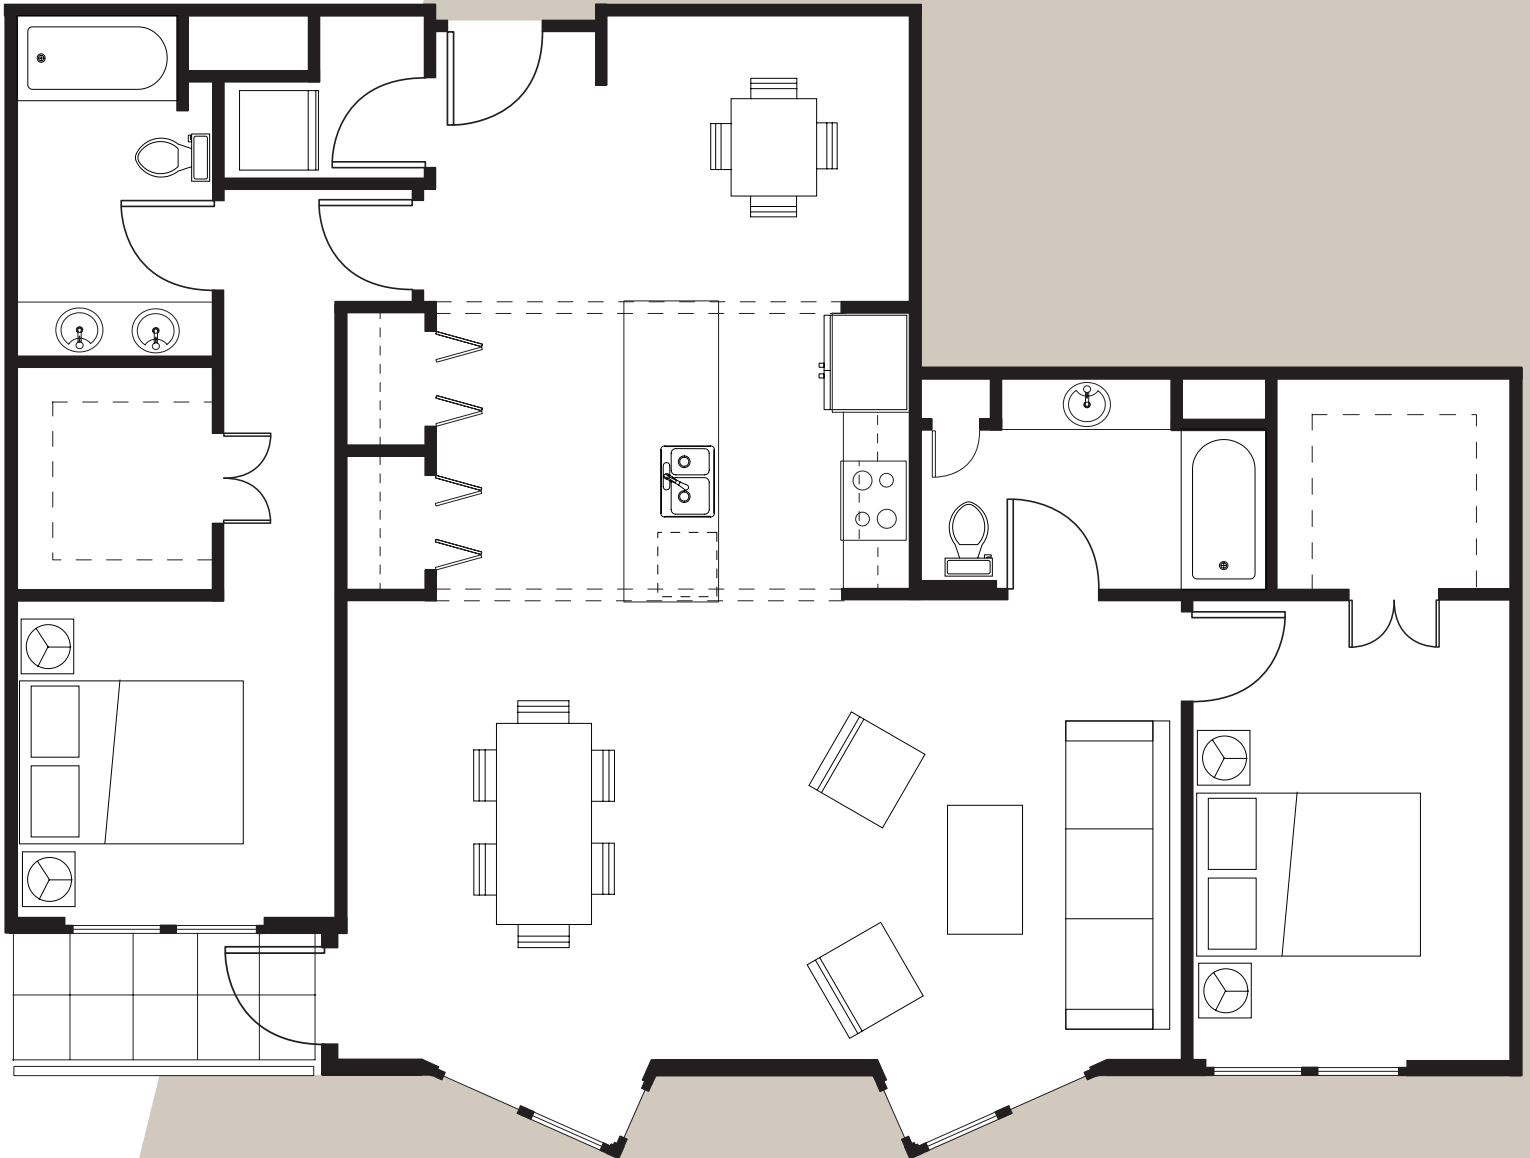

Marselle

Floor Plan

20

Two Bedroom / Two Bath 1,321 sf

The developer reserves the right in its sole discretion to make changes or modification including but not limited to the floor plans, elevations, plans, maps, specifications, materials, features, colors and prices without notice. All floor plans, maps, plans, landscaping and elevation renderings are artist's conceptions and are not necessarily to scale. Square footage and dimensions are architectural approximations and subject to change without notice.